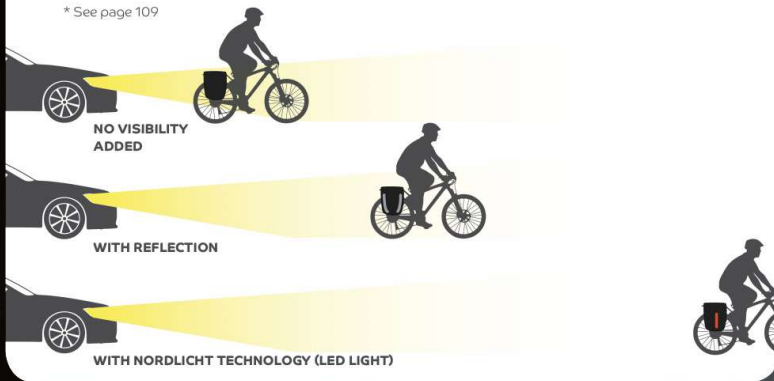

Cycling is a way to **LED** go. With our Basil accessories you will be seen on the road, day or night! Our standard safety features reflective detailing. New this season, and a next level for even better road safety, is our new **Nordlicht Technology***, an integrated LED-strip featuring on several of our new bags and baskets.

* See page 109